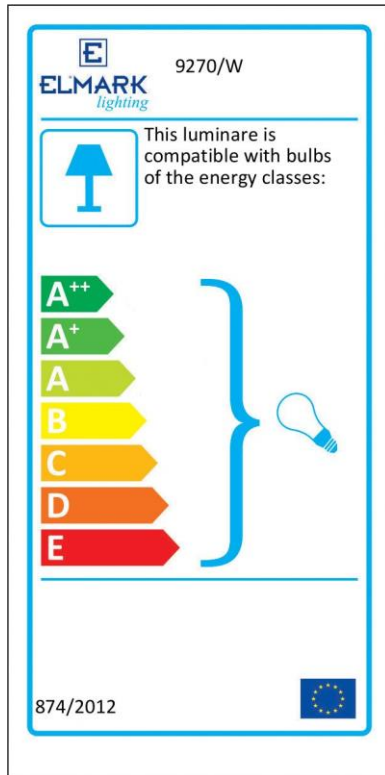

- Fixed spotlight – SA-70

Model	Size (mm)			Colour body	Catalogue number	Packing (pcs)
	Diameter	Height	Diameter 1			
SA-70	79	25	60	white	9270/W	100
SA-70	79	25	60	chrome	9270/CH	100
SA-70	79	25	60	satin nickel	9270/SN	100
SA-70	79	25	60	pearl chrome	9270/PCH	100
SA-70	79	25	60	gold	9270/G	100
SA-70	79	25	60	antique brass	9270/AB	100

- Movable spotlights – SA-90

Model	Size (mm)			Colour body	Catalogue number	Packing (pcs)
	Diameter	Height	Diameter 1			
SA-90	82	25	73	white	9290/W	100
SA-90	82	25	73	chrome	9290/CH	100
SA-90	82	25	73	satin nickel	9290/SN	100
SA-90	82	25	73	pearl chrome	9290/PCH	100
SA-90	82	25	73	gold	9290/G	100
SA-90	82	25	73	antique brass	9290/AB	100

Energy efficiency

Standards

EN 60598-1

EN 60598-2-2