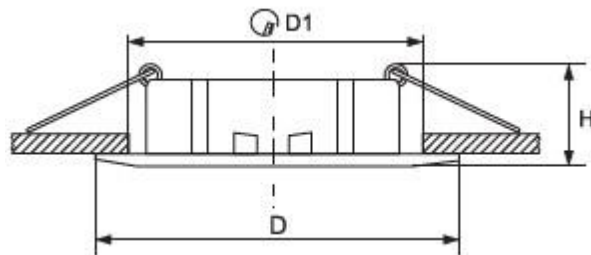

TECHNICAL SPECIFICATION

Alloy Spotlights SA-70/90

Technical data

- Operating voltage: 12V
- Lamp power: max.50W
- Material: Aluminum alloy
- Installation: Indoor recessed mounting
- Lampholder (commercial kit): GU5.3 silicone cable 0,75 mm² and a length of 100mm
- Light source (optional): Recommended MR-16 lamp, socket GU5.3, Voltage - 12V, diameter - 50mm
- Body color: white, chrome, satin nickel, pearl chrome, gold, antique brass
- Model options: fixed (SA-70) / moveable (SA-90)
- Dust and humidity protection level: IP20
- Protection against electric shock: III
- Protection against ignition and fire: Class F

Variants and dimension

- Fixed spotlight – SA-70

Model	Size (mm)			Colour body	Catalogue number	Packing (pcs)
	Diameter	Height	Diameter 1			
SA-70	79	25	60	white	9270/W	100
SA-70	79	25	60	chrome	9270/CH	100
SA-70	79	25	60	satin nickel	9270/SN	100
SA-70	79	25	60	pearl chrome	9270/PCH	100
SA-70	79	25	60	gold	9270/G	100
SA-70	79	25	60	antique brass	9270/AB	100

- Movable spotlights – SA-90

Model	Size (mm)			Colour body	Catalogue number	Packing (pcs)
	Diameter	Height	Diameter 1			
SA-90	82	25	73	white	9290/W	100
SA-90	82	25	73	chrome	9290/CH	100
SA-90	82	25	73	satin nickel	9290/SN	100
SA-90	82	25	73	pearl chrome	9290/PCH	100
SA-90	82	25	73	gold	9290/G	100
SA-90	82	25	73	antique brass	9290/AB	100